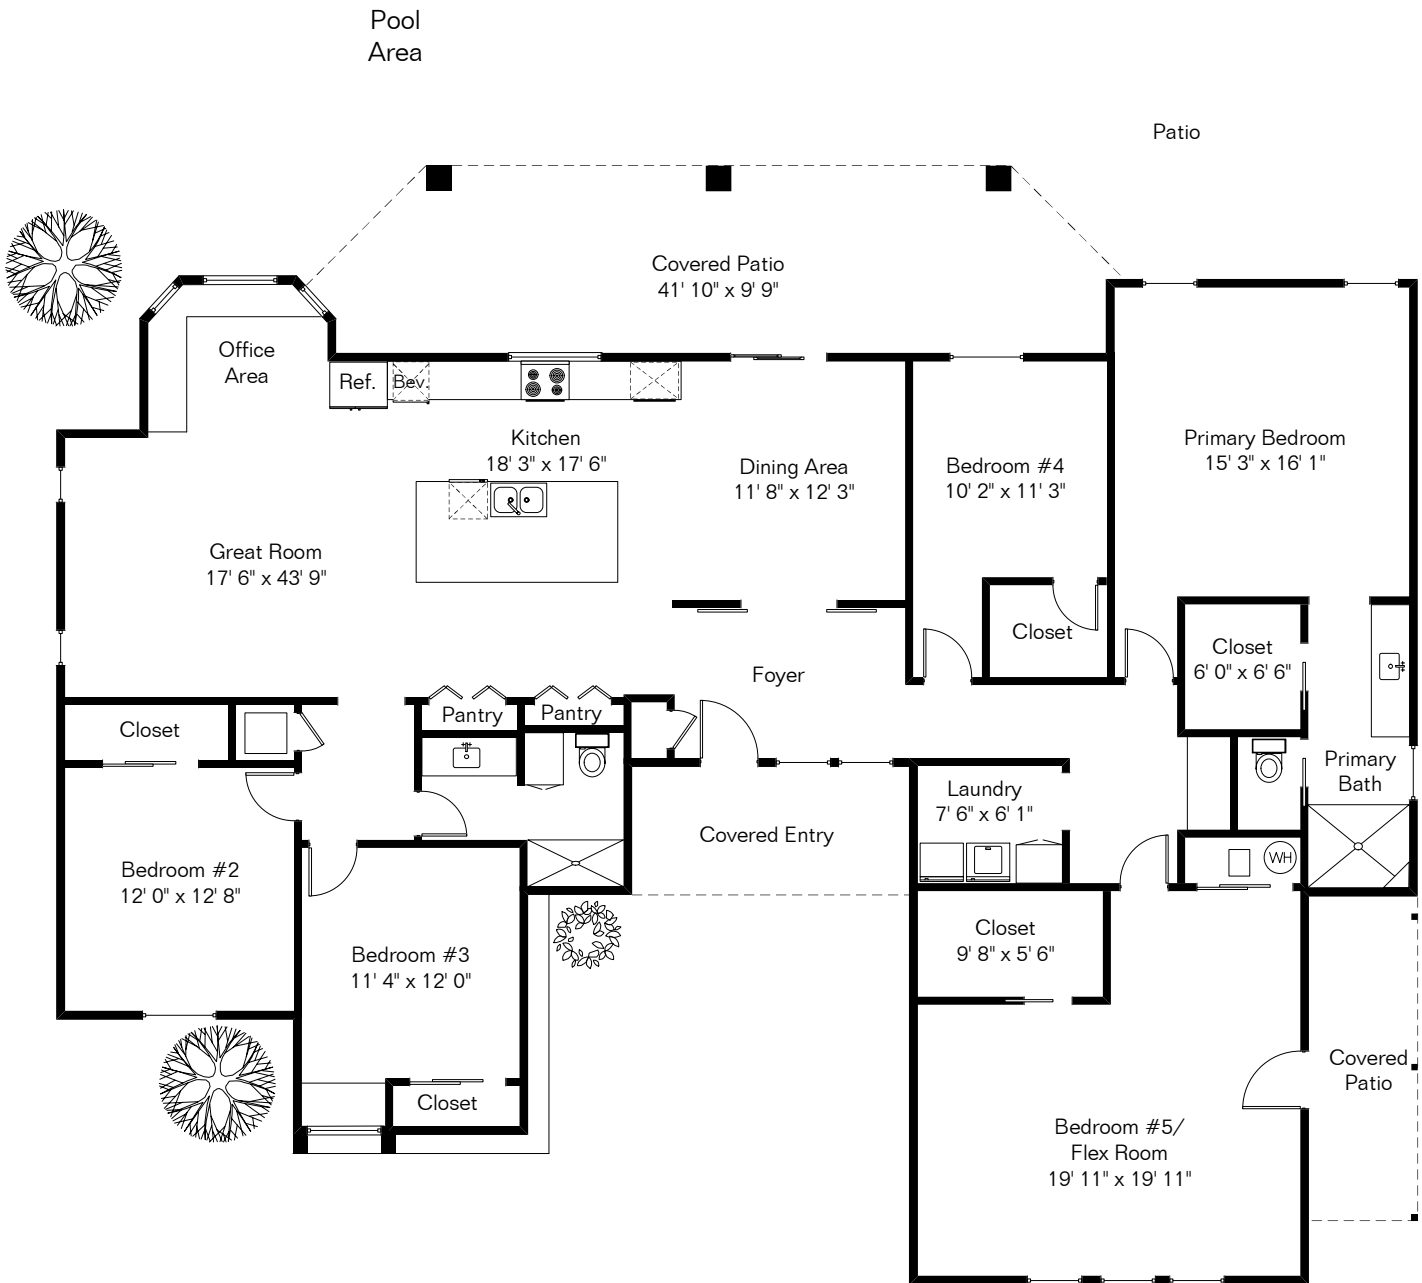

The square footages and room size information are deemed to be reliable but are not guaranteed and should be independently verified. This drawing is for marketing purposes only.

7761 N Bellwether Dr

Presented by Pam Treece

Long Realty Company

(520) 275-2664

Living Area 2,646 Sq Ft
 Covered Patio 407 Sq Ft

Site Visit March 2024

0 ft. 6 ft. 10 ft. 20 ft.

Copyright 2024 Floor Plans First! LLC
 All Rights Reserved.

Floor Plans First!
 See the Floor Plan First!